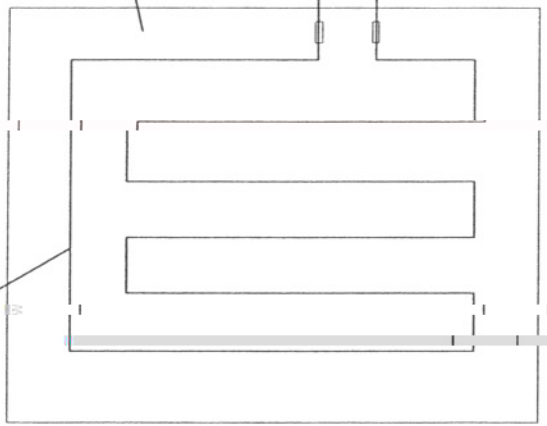

**M336**  
REMOTE BULB  
SENSOR

120/240V  
SUPPLY

COLD  
LEAD

HEATED  
AREA

HEATING  
ELEMENT

M336 TEMP. SENSOR

OCT. 9, 2001

JNL