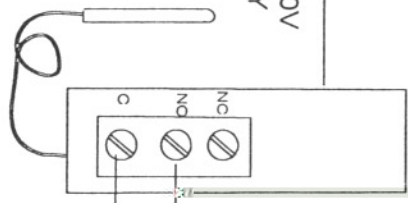

**M336**  
REMOTE BULB  
SENSOR

120/240V  
SUPPLY

COLD  
LEAD

HEATED  
AREA

HEATING  
ELEMENT

M336 TEMP. SENSOR

OCT. 9, 2001

JNL